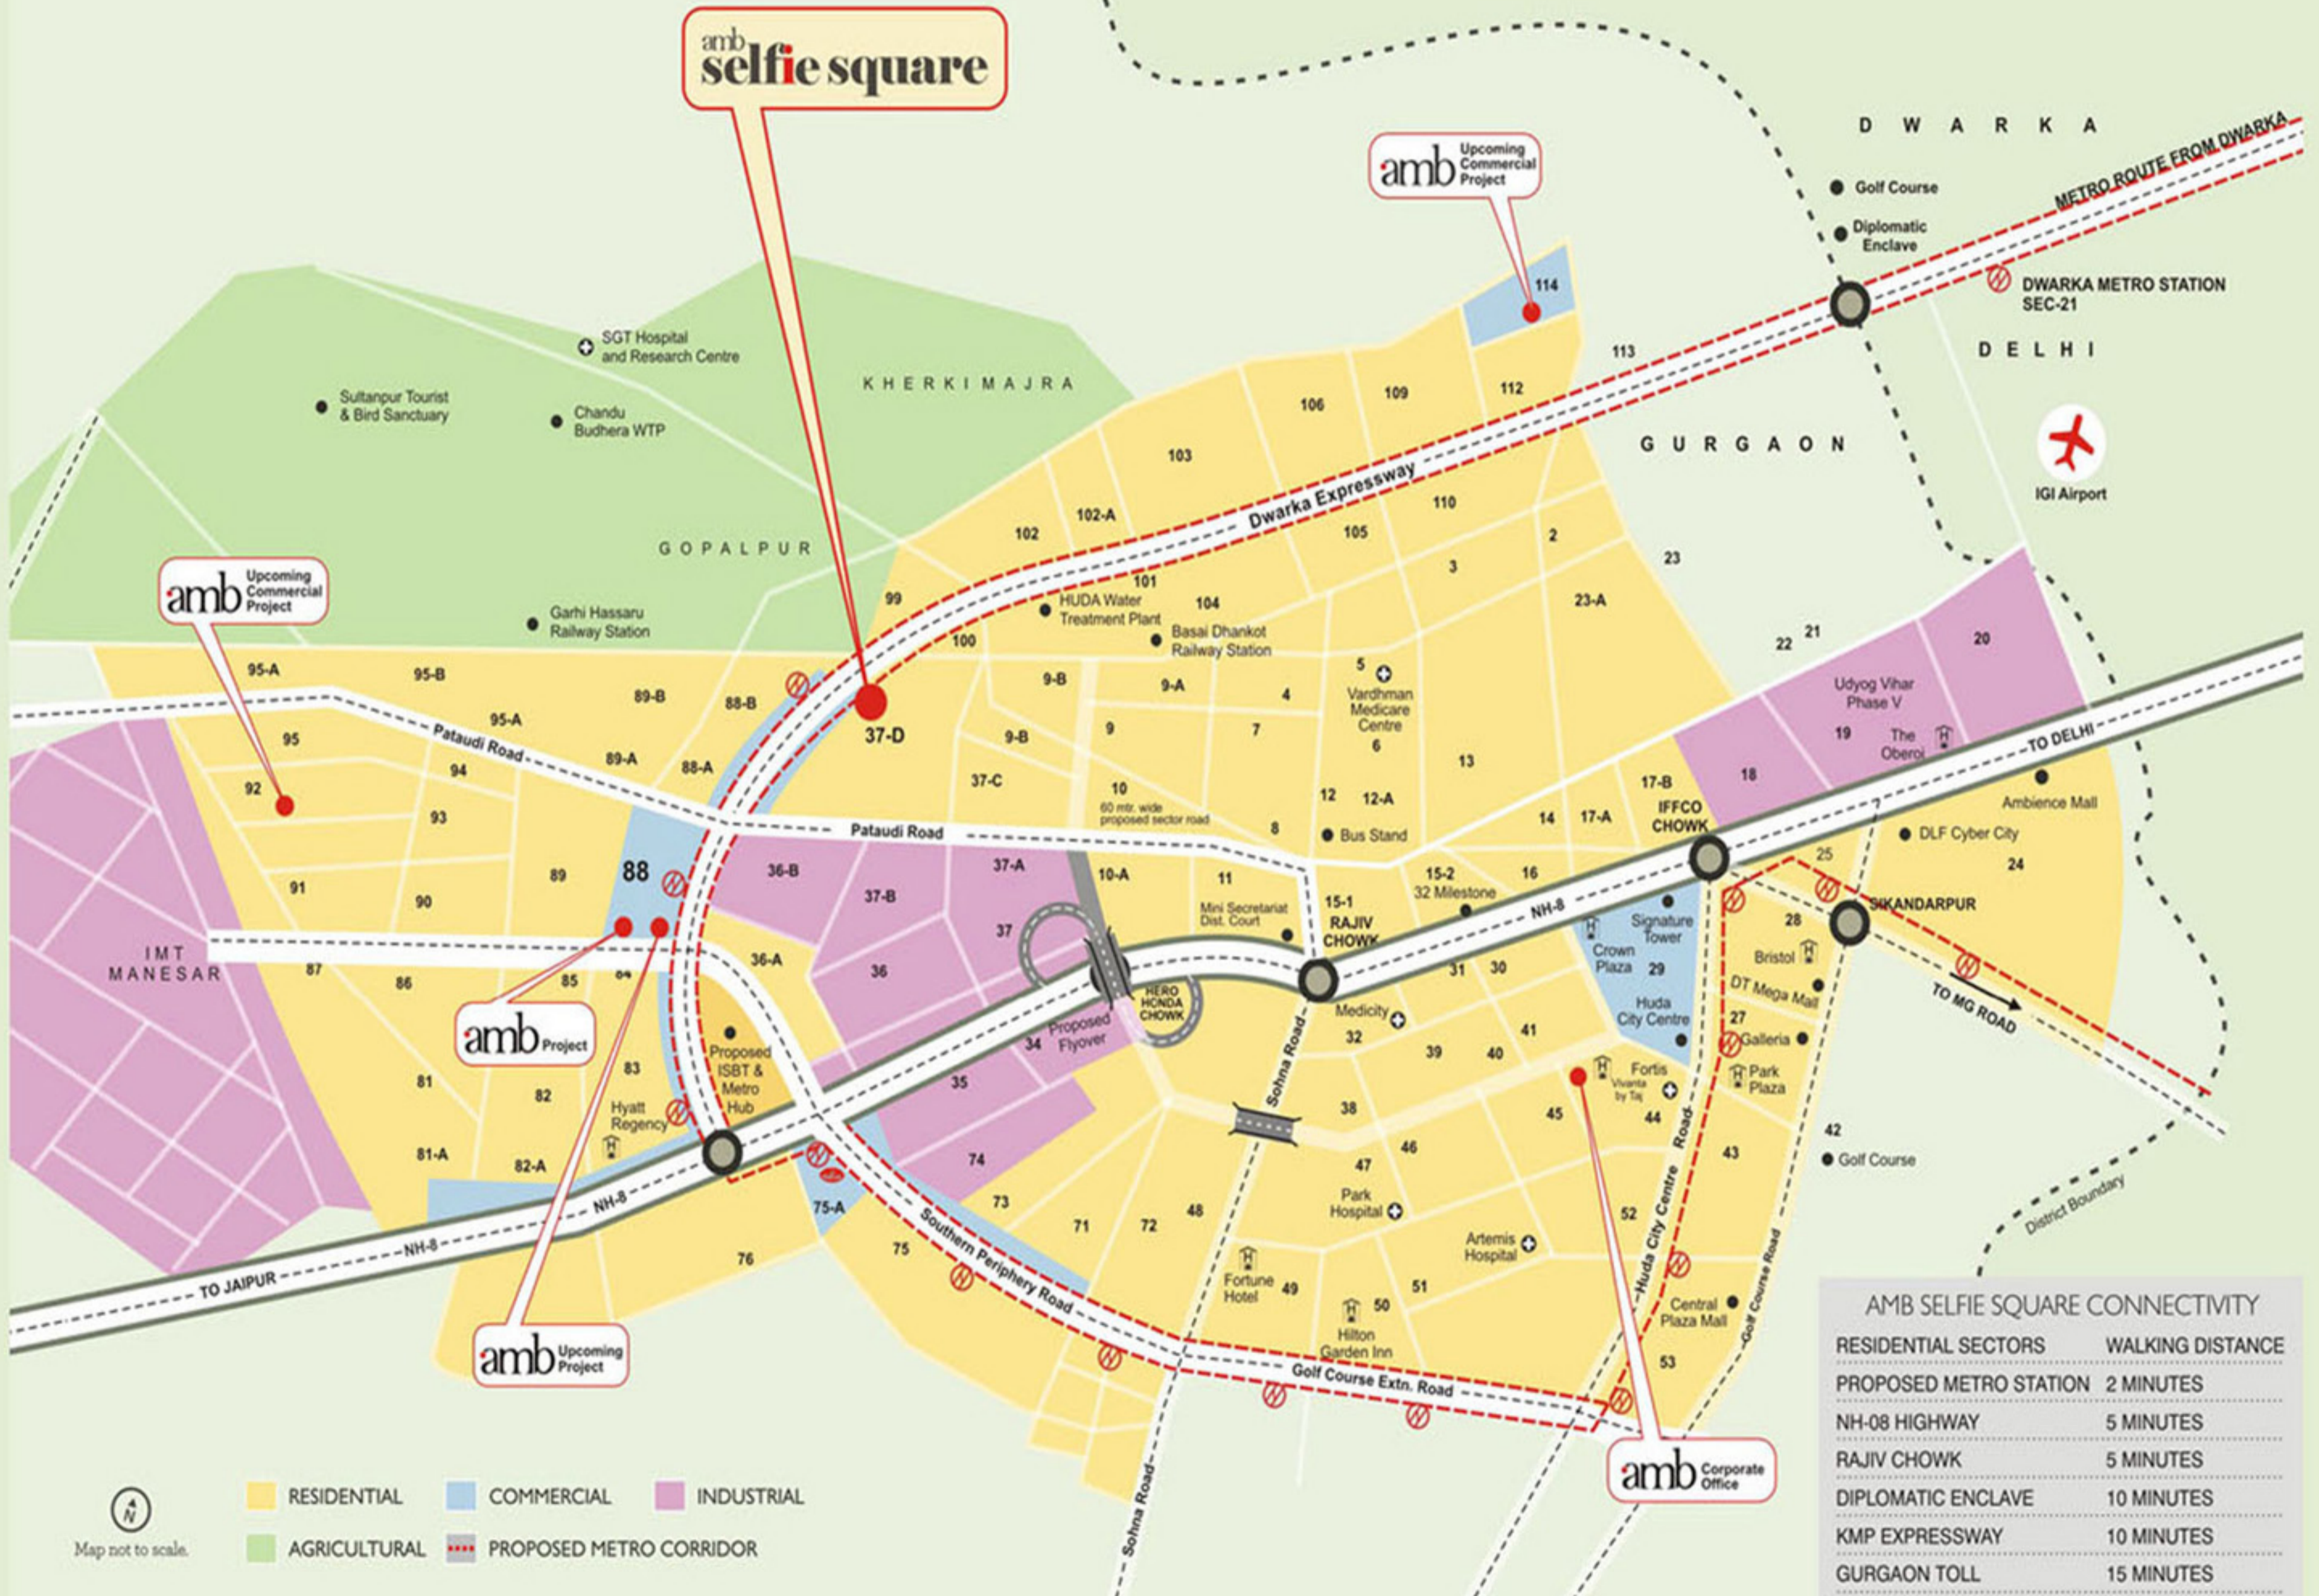

LOCATION MAP

AMB SELFIE SQUARE CONNECTIVITY

RESIDENTIAL SECTORS	WALKING DISTANCE
PROPOSED METRO STATION	2 MINUTES
NH-08 HIGHWAY	5 MINUTES
RAJIV CHOWK	5 MINUTES
DIPLOMATIC ENCLAVE	10 MINUTES
KMP EXPRESSWAY	10 MINUTES
GURGAON TOLL	15 MINUTES
IGI AIRPORT	15 MINUTES

Map not to scale.

- RESIDENTIAL
- COMMERCIAL
- INDUSTRIAL
- AGRICULTURAL
- PROPOSED METRO CORRIDOR